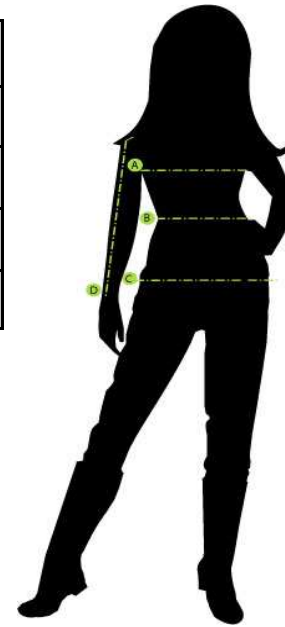

## Women size chart

Size	XS 36	S 38	M 40	L 42	XL/XXL 44/46
Chest / Bust	84	88	92	96	100-104
Waist	68	72	76	80	84-88
Hip	94	97	100	103	106-109
Sleeve	59,6	59,9	60,2	60,5	60,8-61,1

### A Chest / Bust

Measure directly under the arms at the fullest point of the bust.

### B Waist

Measure around your natural waistline.

### D Sleeve

Measure from shoulder point down to your waist.