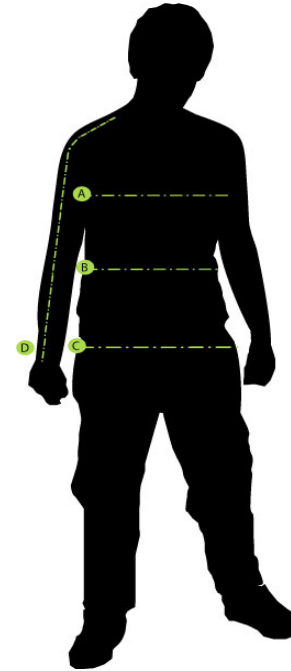

Men size chart

Size	S/M 46/48	L 50	XL 52	XXL 54	XXXL 56
Chest	92-96	100	104	108	112
Waist	78-82	86	90	94	98
Hip	96-100	104	108	112	116
Sleeve	61-62	63	64	65	66

A Chest

Measure directly under the arms at the fullest point.

B Waist

Measure around your natural waistline.

C Hip

Measure around the hips at the fullest point.

D Sleeve

Measure from shoulder point down to your waist.