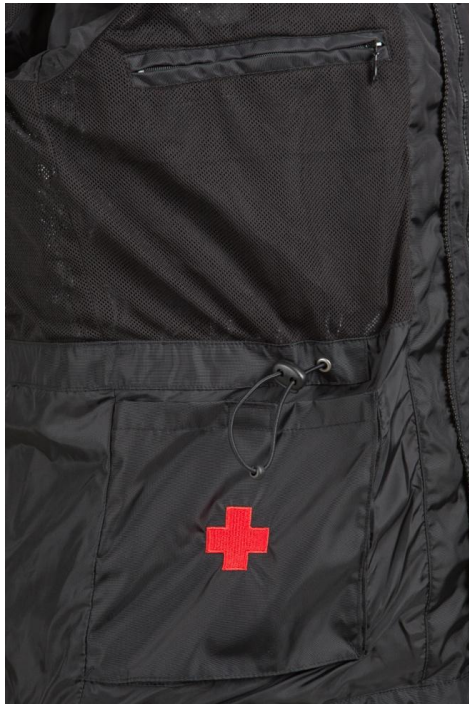

## Product Features

- Two large front studded pockets, with double access (side and top)

- Front pockets with brushed steel rings to attach e.g. treat bag or dummy

- Includes detachable treat bag, stored in either front inner pocket and attached via a brushed steel snap hook

## Product Features

- Two front chest pockets with taped seam zippers

- “Napoleon” concealed front pocket

## Product Features

- 3 inner pockets for cell phone, wallet, and first aid kit

- Adjustable inner waist band