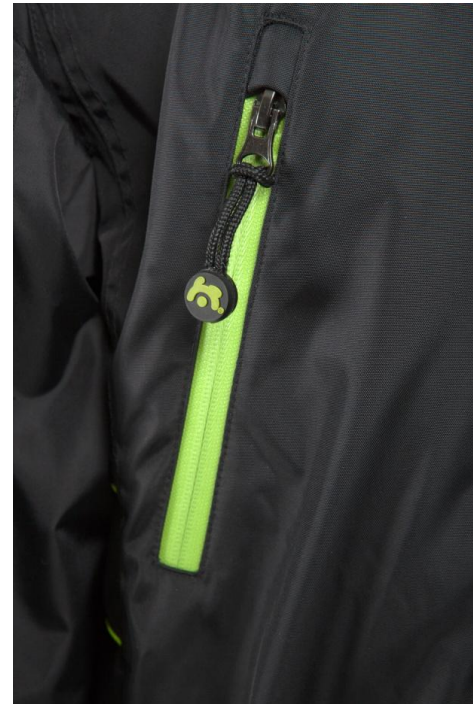

## Product Features

- Two large front studded pockets, with double access (side and top)

- Front pockets with brushed steel rings to attach e.g. treat bag or dummy

- Includes detachable treat bag, stored in either front inner pocket and attached via a brushed steel snap hook

## Product Features

- Two front chest pockets with taped seam zippers

- “Napoleon” concealed front pocket