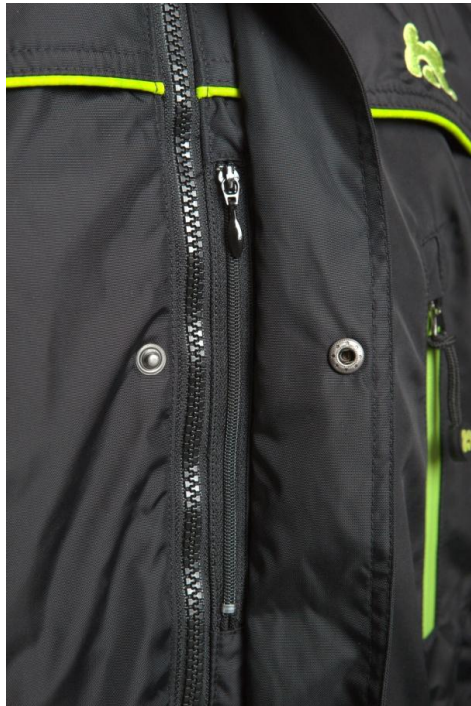

R-Flow™

Product Features

- Two front chest pockets with taped seam zippers